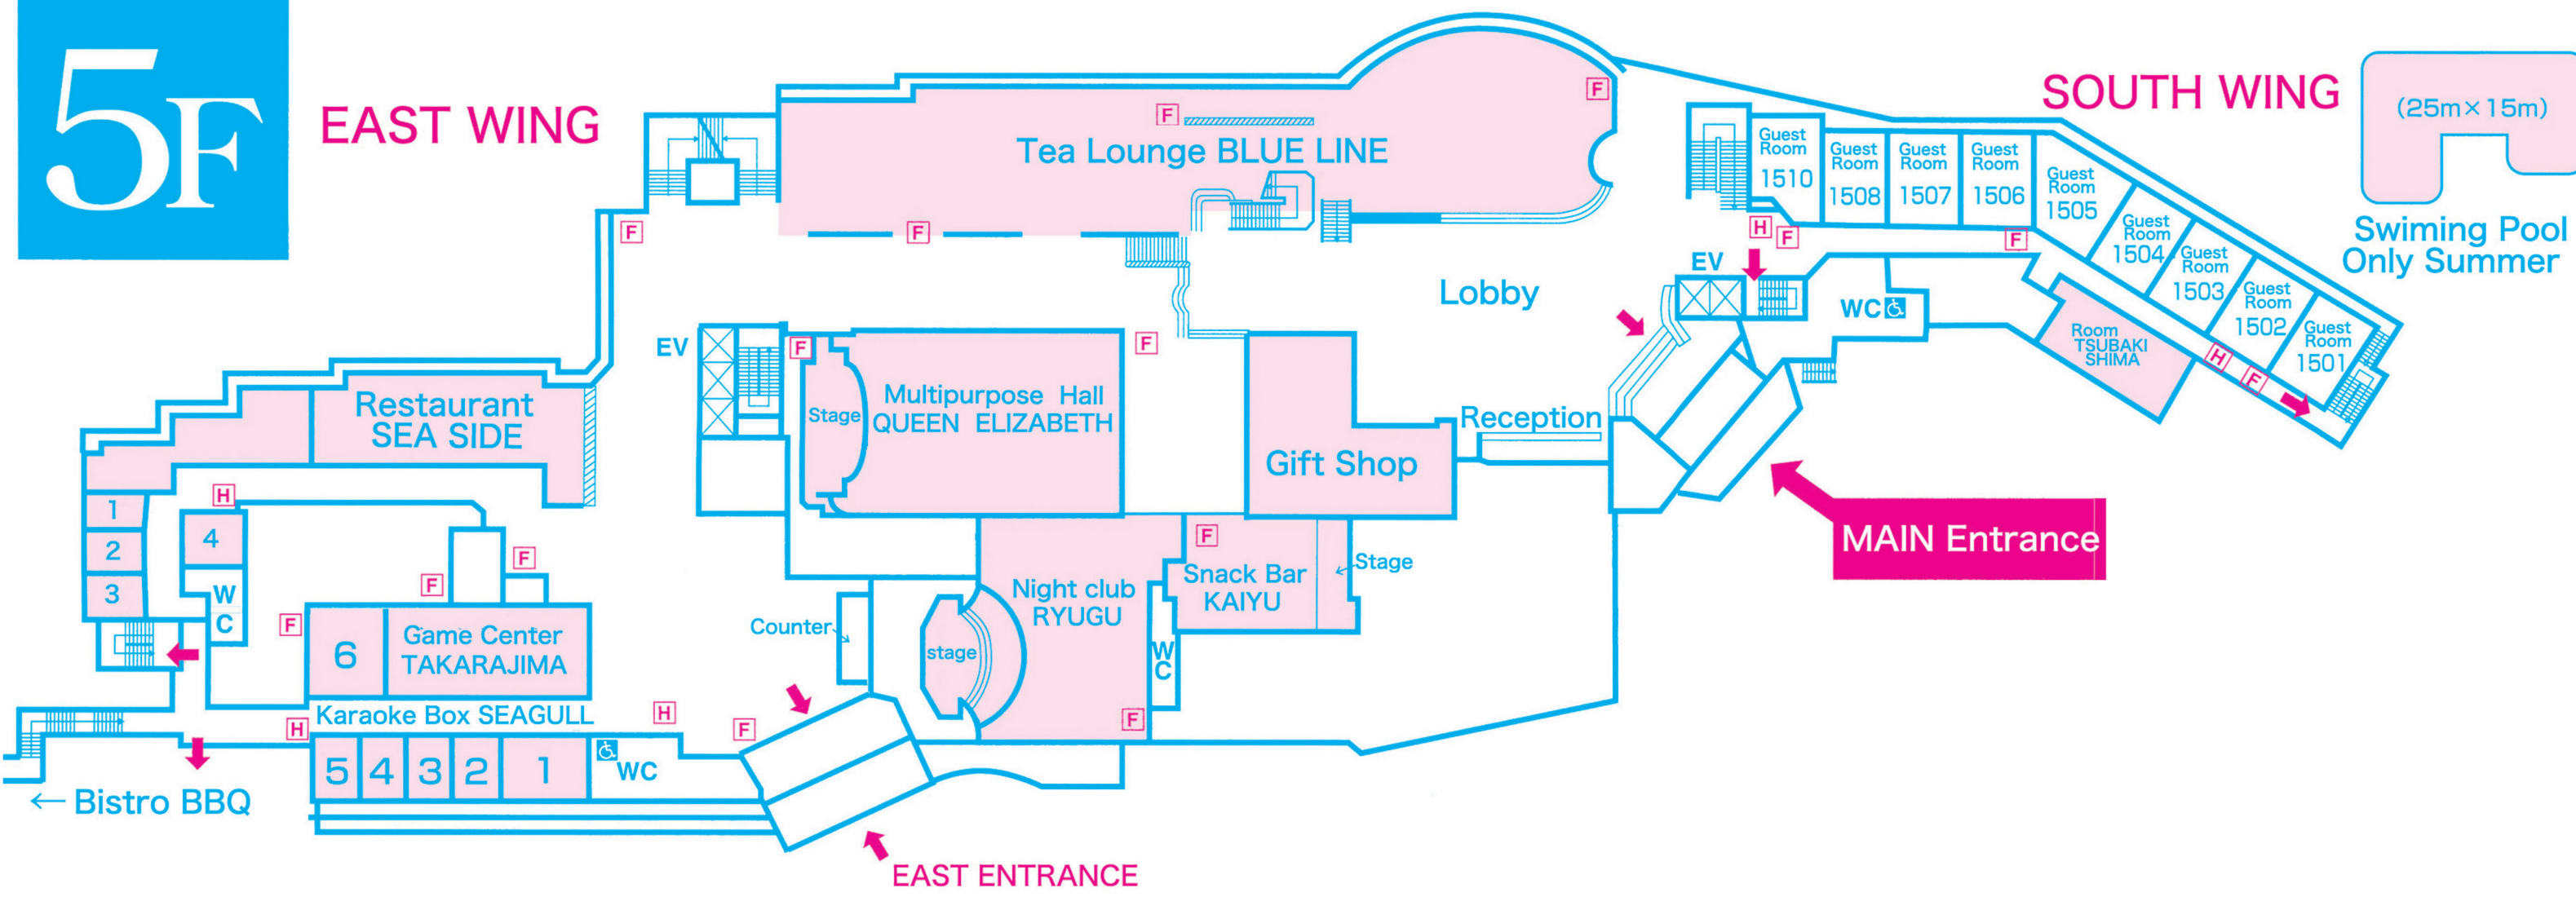

5F

EAST WING

SOUTH WING

VERTICAL MAP

EAST WING

SOUTH WING

ANNEX

5F	Bistro BBQ
4F	1451 ~ 1455
3F	1351 ~ 1355

Contact Passage

E V	10F	Guest Rooms 1022~1031	Guest Rooms 1011~1020	E V	Guest Rooms 1001~1010		
	9F	Guest Rooms 1922~1931	Guest Rooms 1911~1921		Guest Rooms 1901~1910		
	8F	Guest Rooms 1822~1843	Guest Rooms 1811~1821		Guest Rooms 1801~1810		
	7F	Guest Rooms 1722~1740	Guest Rooms 1711~1721		Guest Rooms 1701~1710		
	6F	Guest Rooms 1624~1631	Convention Hall HAGOROMO		Banquet Hall BENTEN	1601~1610	
	5F	Restaurant SEA SIDE Game Center TAKARAJIMA	Tea Lounge BLUE LINE Multipurpose Hall QUEEN ELIZABETH Snack Bar KAIYU		Night Club RYUGU Gift Shop	Main Entrance Reception	Room TSUBAKI SHIMA G.Rooms 1501~1510
	4F	G.Rooms 1424 ~ 1431 Dining Street ISOHAMADORI	G.Rooms 1411 ~ 1418		Banquet Room URASHIMA	Mens' Bath KYOGAMANOYU Ladies' Bath KAMIWARINOYU	Guest Rooms 1401~1410
	3F	G.Rooms 1322 ~ 1336 Banquet Room s TAKESHIMA	Relaxation Room by the Ocean				
	2F	Guest Rooms 1224~1231	Mens' Bath ISONOYU Souna With Ocean View		Ladies' Bath HAMANOYU Lounge HAMACHIDORI	Open Air Bath KAMOMEYU Kids Room	
	1F	OSHIO. KOSHIO. JUKAI					